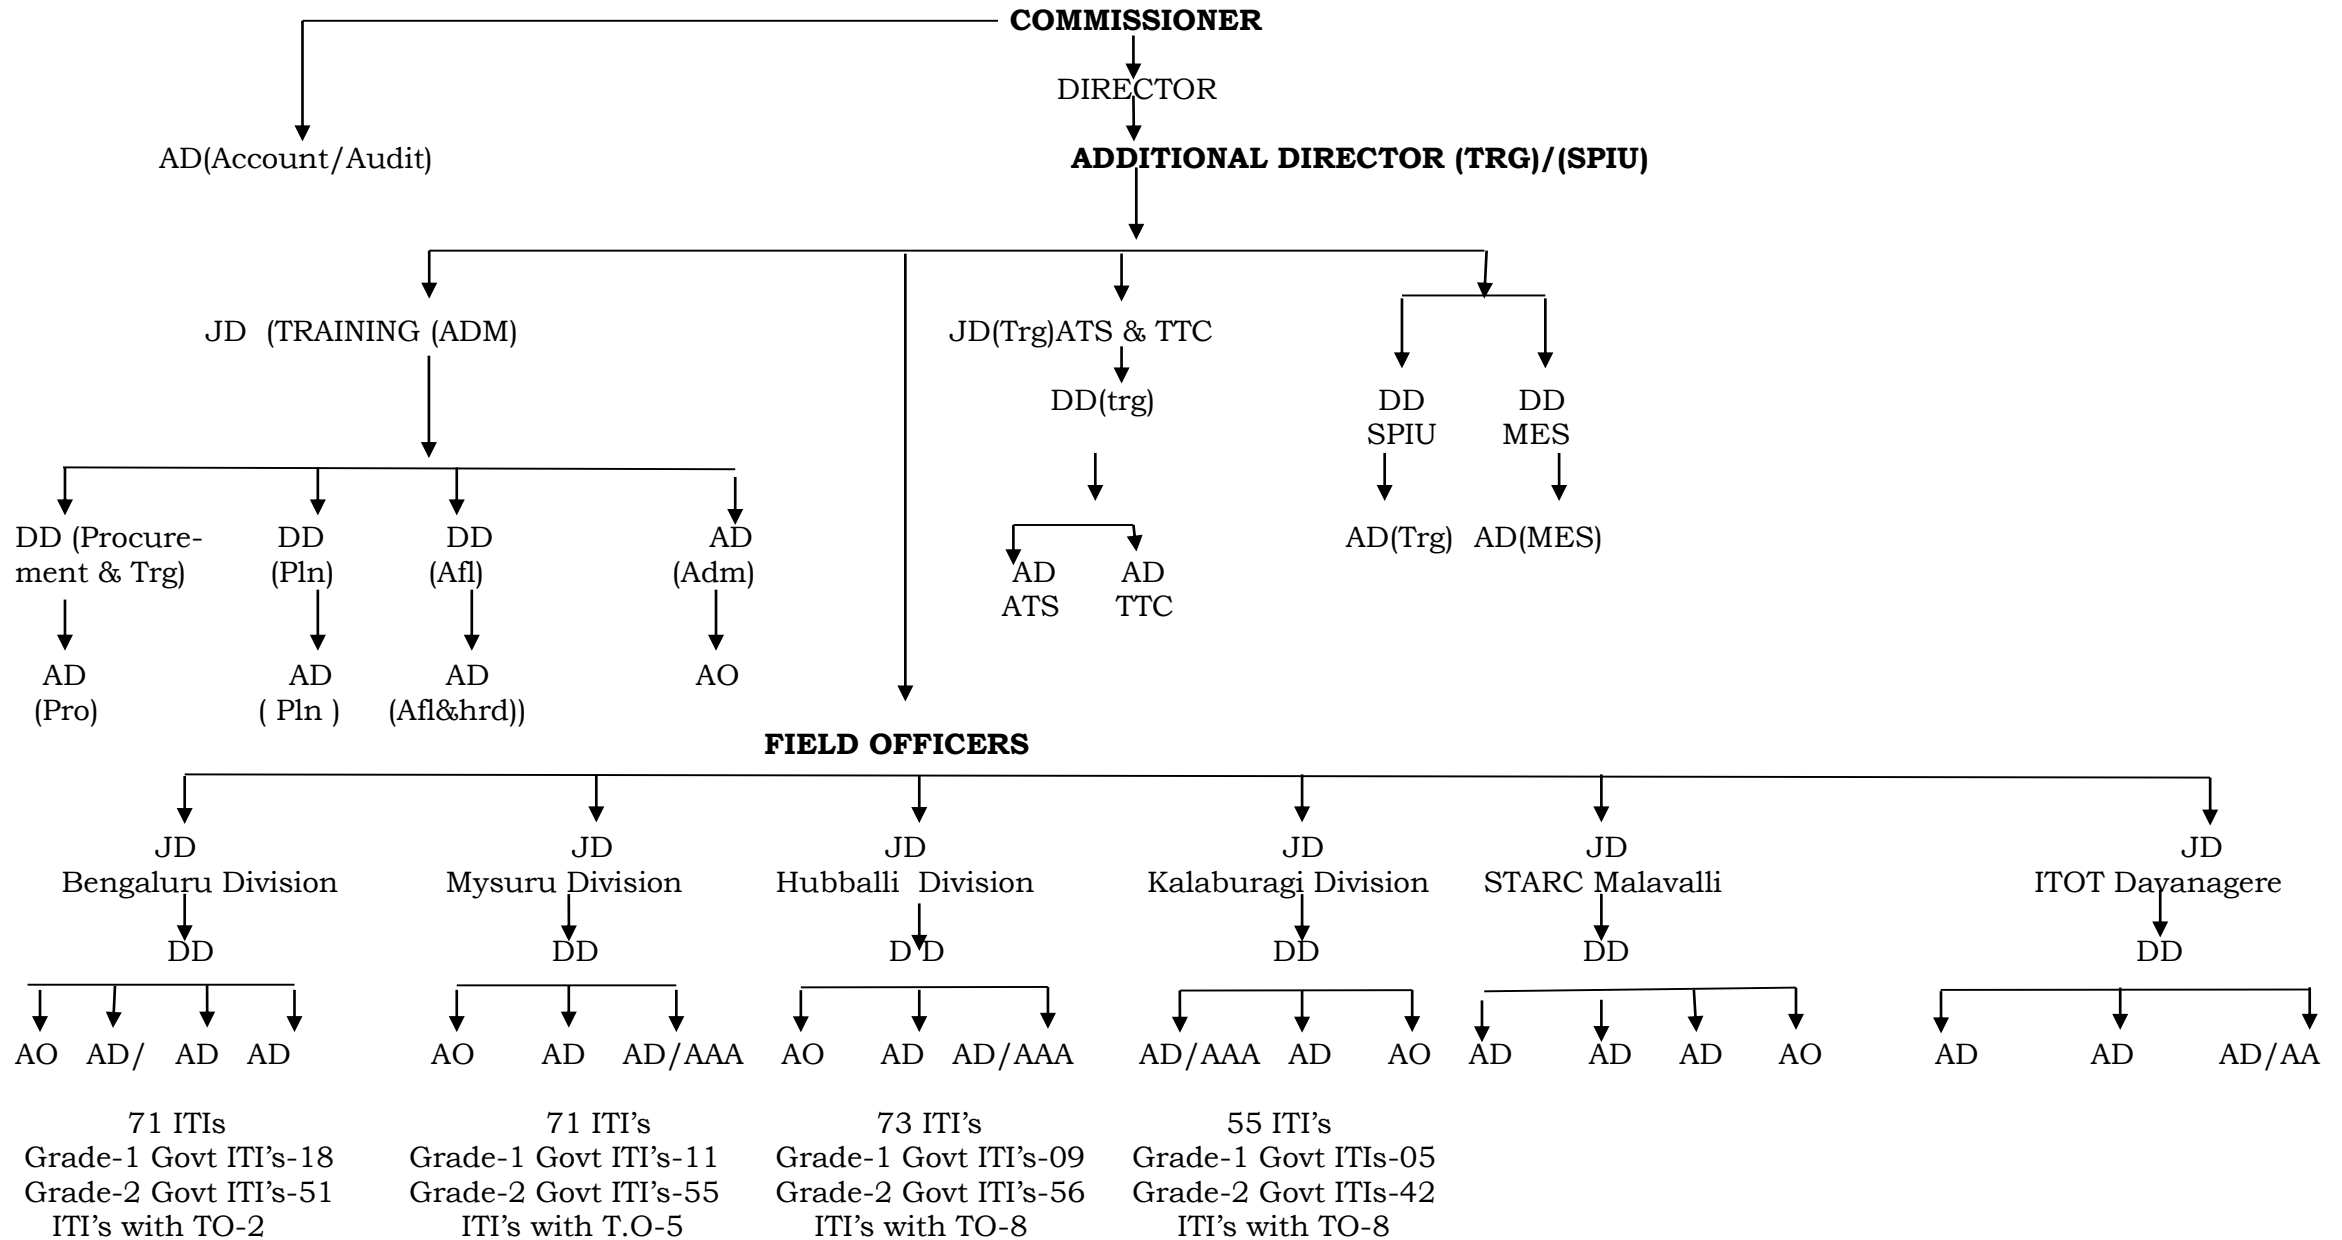

**GOVERNMENT OF KARNATAKA**  
**Commissionerate Of Industrial Training And Employment**  
**Kaushalya Bhavana, Dairy Circle, Bannerghatta Road, Bengaluru-560 029.**  
**The Commissionerate of Industrial Training & Employment consists of two wings viz.,**

1. Employment and
2. Training.

The organizational structure of the Department is indicated in the following chart:

**ORGANISATIONAL CHART -**

## 2. TRAINING WING

1. The organizational structure of the Training Wing is depicted in the Chart:

## **TRAINING WING**